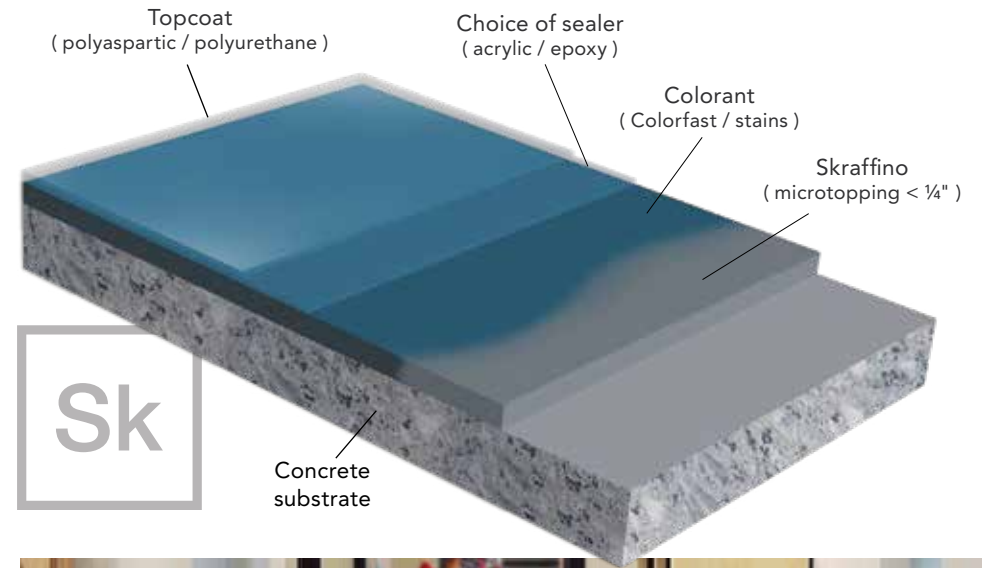

Versatility

Skraffino can be used on horizontal and vertical surfaces, making it perfect for stylish staircases, walls, and floors. Create the contemporary interior design featured in art galleries, luxury building lobbies, and high-end retail stores. Skraffino turns bland and dated office spaces, homes, condominiums, and lofts into works of modern art.

Features

Skraffino concrete overlays have several advantages over other types of flooring.

Abrasion-resistant

Anti-slip coating

VOC Compliant / low order

UV Resistant

Skraffino Floor System

Value