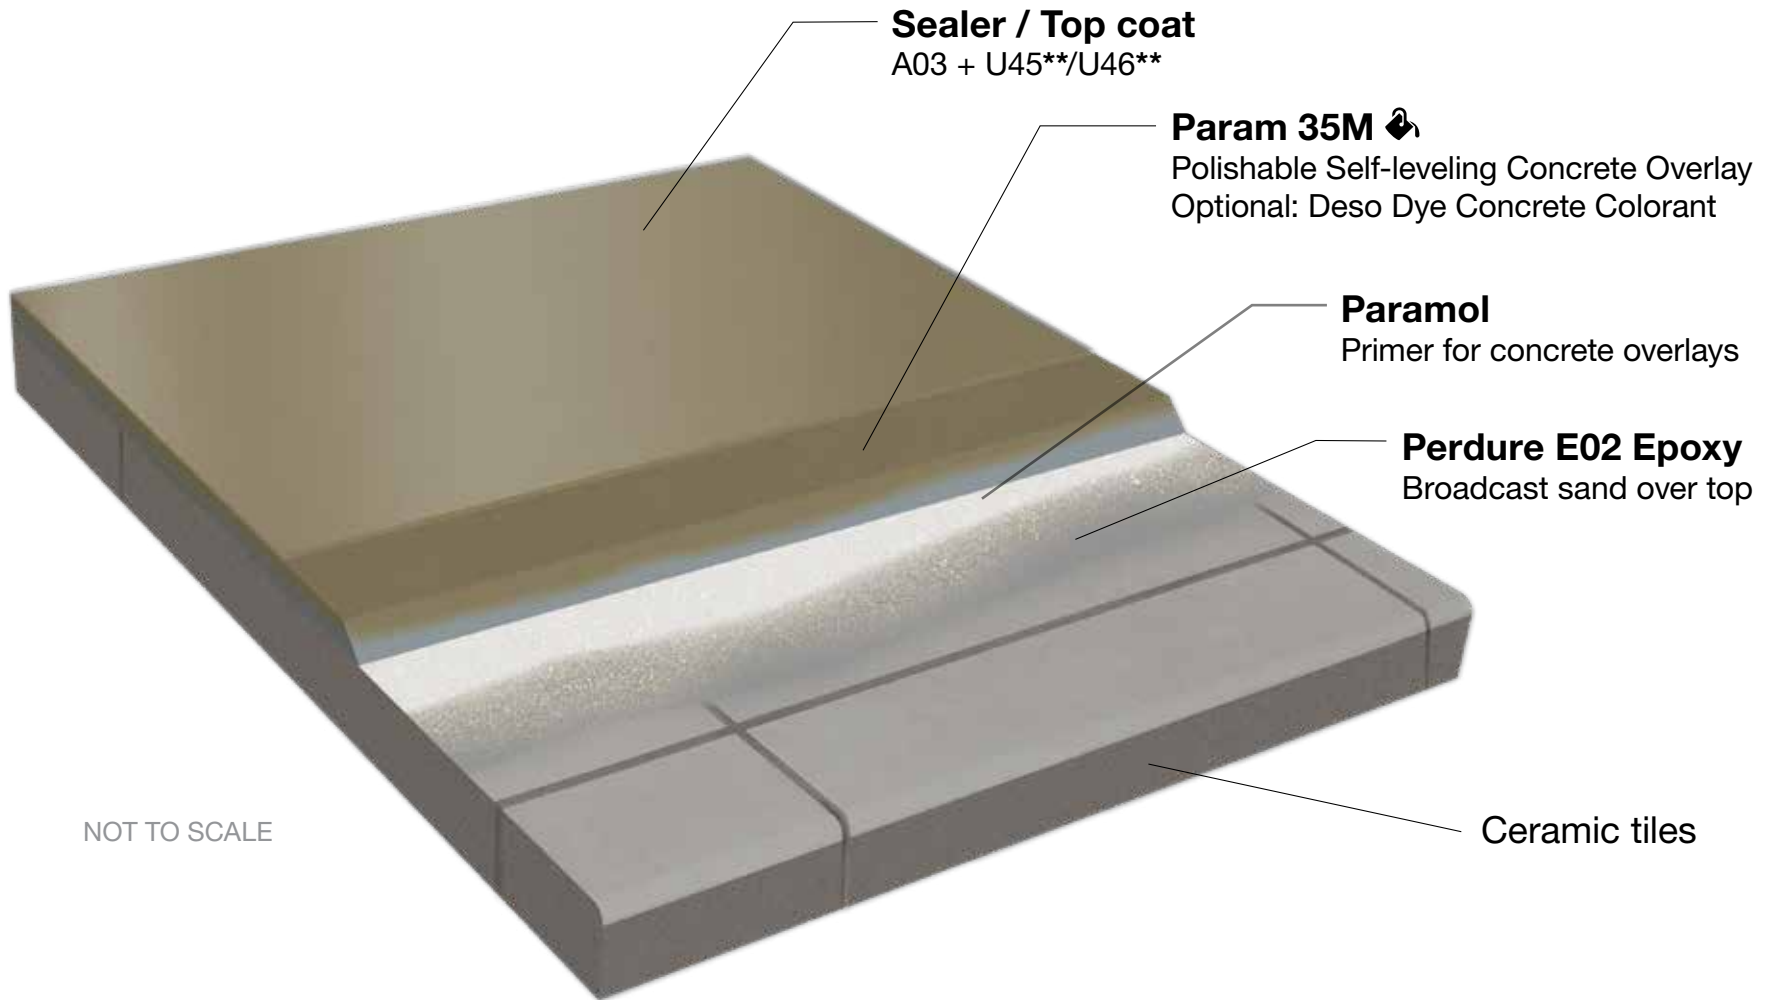

# Polishable Concrete Overlay Over Ceramic Tile

IMPORTANT: Please refer to each product's technical data sheet for detailed installation instructions.

🌀 Colored with Deso Dye, color dyes for interior polished concrete floors. See the product color charts for color options.

\*\* Option: Perdure U45 yields a matte finish, while Perdure U46 yields a gloss finish